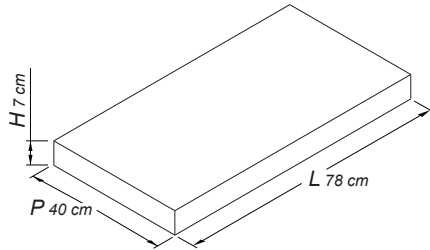

#### STANDARD RANGE

PTA/000 : grey plate and tubes, black PVC o-ring

**PACKAGING**

**SINGLE PACKAGING**

GROSS WEIGHT 9.5 Kg  
NET WEIGHT 8.7 Kg

**SINGLE PACKAGING PALLET**

60 ARTICLES PER PALLET  
GROSS WEIGHT 580 Kg  
NET WEIGHT 520 Kg