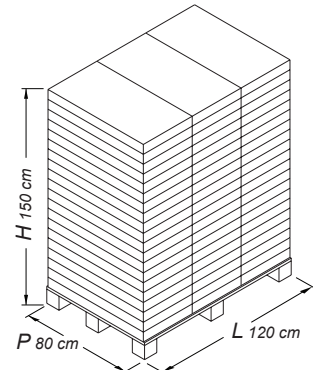

#### STANDARD RANGE

PTA/000 : grey plate and tubes, black PVC o-ring

**PACKAGING**

**SINGLE PACKAGING**

GROSS WEIGHT 9.5 Kg  
NET WEIGHT 8.7 Kg

**SINGLE PACKAGING PALLET**

60 ARTICLES PER PALLET  
GROSS WEIGHT 580 Kg  
NET WEIGHT 520 Kg