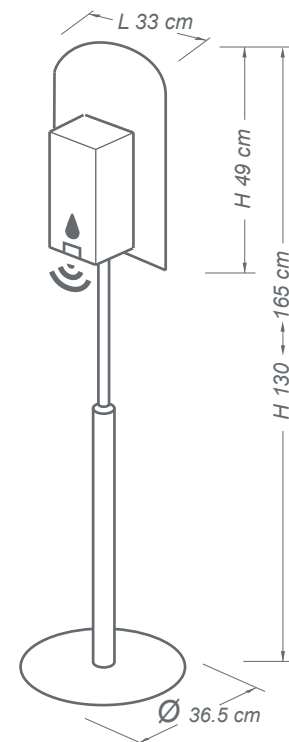

### TECHNICAL DATA

- **Code:** PTA/000
- **Description:** telescopic stand for dispenser

#### STANDARD RANGE

PTA/000 : grey plate and tubes, black PVC o-ring

**PACKAGING**

**SINGLE PACKAGING**

GROSS WEIGHT 9.5 Kg  
NET WEIGHT 8.7 Kg

**SINGLE PACKAGING PALLET**

60 ARTICLES PER PALLET  
GROSS WEIGHT 580 Kg  
NET WEIGHT 520 Kg

**SPARE PARTS AND ACCESSORIES**

**N1807**

**VSG/000**

Drip pan -  
sold separately